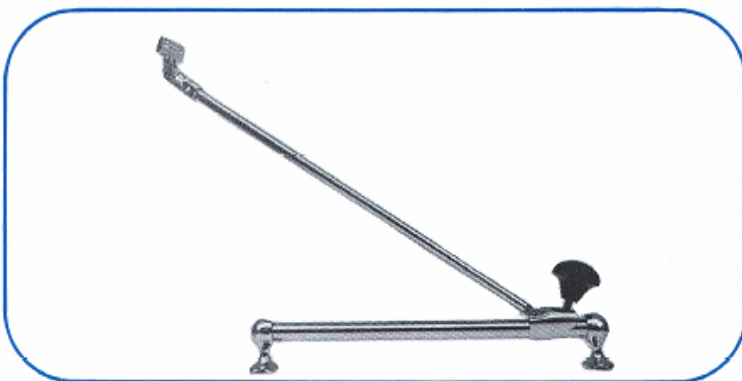

Window Lock

Part#	Length	Width	Finish	Wgt.
16210	2-5/8"	1-7/8"	C.P.	1/8#

Window Lock With Offset For Track Stop

Part#	Length	Width	Offset	Finish	Wgt.
16211	2"	2"	1/4"	C.P.	1/8#

Hatch Lock Pin and Base

Part#	Handle Dia.	Pin Dia.	Pin Length	Finish	Wgt.
16401	2-3/8"	3/8"	1-1/4"	C.P.	1/2#
	Base Size	Pin Dia.			
16402	3" x 2"	2-1/8"		Alum.	1/4#

Hatch Clamp — Right Angle

Part#	OA Length	Width	Height	Finish	Wgt.
16413	3-3/4"	1-3/8"	1-5/8"	Mach.	1/4#

Windshield Adjuster

Part#		OA Length	Length Adj.	Base Size	Finish	Wgt.
16377	Right	12"	10"	1" X 5/8"	C.P.	1#
16378	Left	12"	10"	1" X 5/8"	C.P.	1#

Windshield Adjuster Assembly

Part#	Arm Length	Tube Length	W/S Base	Finish	Wgt.
16381	19"	13-1/8"	2-1/2" X 1-3/8"	C.P.	2-1/2#
16382	29-1/4"	14"	2-1/2" X 1-3/8"	C.P.	3#
16383	37-1/4"	8-7/8"	2-1/2" X 1-3/8"	C.P.	3-1/4#

Safety Hasp

Part#	OA Length	Width	Finish	Wgt.
16430	3-3/4"	1"	C.P.	1/4#

Berth Hanger Hook and Eye

Part#	OA Length	Width	Hook Opening	Strap Opening	Finish	Wgt.
16171	3"	1-7/8"	1/2"	1-3/8" x 1/4"	C.P.	1/8#
16172	3-1/2"	5/8"	1/2"		C.P.	1/8#