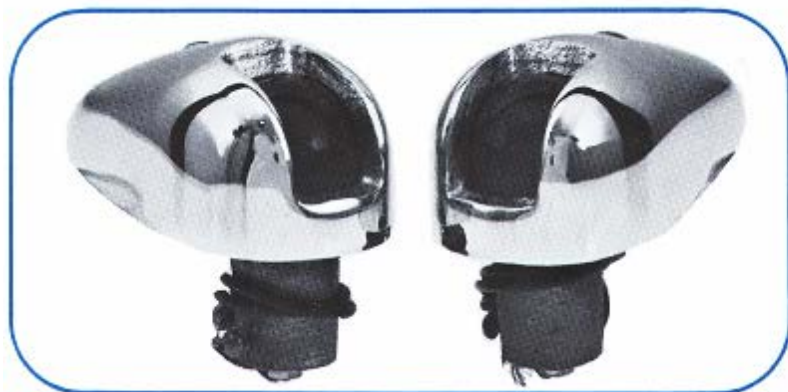

Wingtip Sidelight Cabin Side Mount

Part#		Height	Base Size	Finish	Wgt.
247	Port	1-5/8"	4-1/2" X 2"	Burnished	1-1/8#
247	Stbd.	1-5/8"	4-1/2" X 2"	Burnished	1-1/8#
247	Port	1-5/8"	4-1/2" X 2"	C.P.	1-1/8#
247	Stbd.	1-5/8"	4-1/2" X 2"	C.P.	1-1/8#